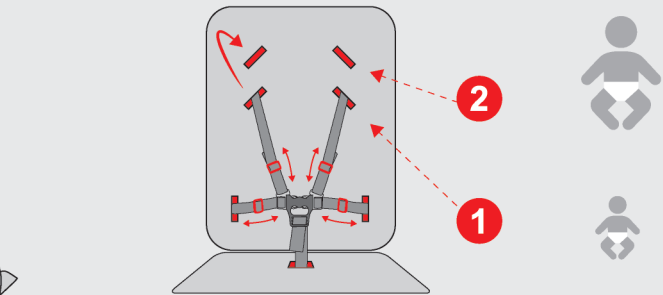

aroteam

ARAM:
Bobostello MARS

AMCM:
MAXI Cosi

ACAM:
CARLO

TYPE: _____

• AMAG

=

aroteam.eu

optional

Forte