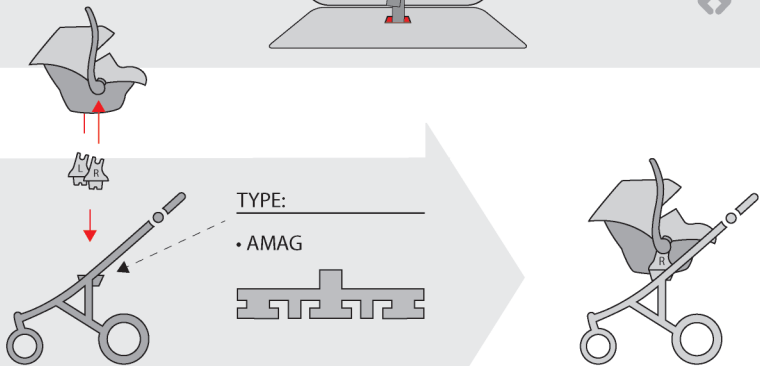

aroteam

ARAM:
Bobostello MARS

AMCM:
MAXI Cosi

ACAM:
CARLO

TYPE: _____

• AMAG

=

aroteam.eu

optional

Forte

SERVICE

1. clean

2. silicone

MAX 0,1kg

UV 50+ PROTECTION

AUTO LOCK

PRESS

1. hard

2. soft

hard soft

MAX 0.6 BAR

Diagram illustrating the stroller's features and usage instructions:

- Weight and UV Protection:** MAX 0,1kg and UV 50+ PROTECTION.
- Canopy:** Shows three stages of unfolding (A, B, C).
- Handlebar:** Shows the handlebar being raised, locked (AUTO LOCK), and tilted (PRESS).
- Wheels:** Shows the front wheel being inflated to MAX 0.6 BAR.
- Service:** Shows cleaning (1. clean) and silicone application (2. silicone).