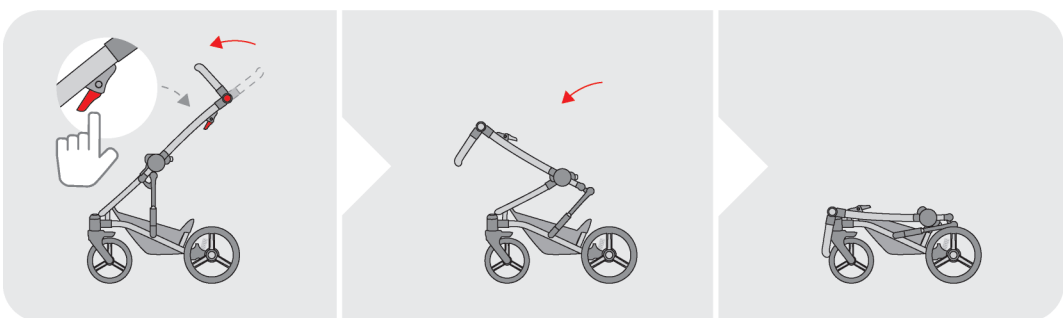

aroteam

ARAM:
Bobostello MARS

AMCM:
MAXI Cosi

ACAM:
CARLO

TYPE: _____

• AMAG

=

aroteam.eu

optional

Forte

SERVICE

1. clean

2. silicone

MAX 0,1kg

UV 50+ PROTECTION

AUTO LOCK

PRESS

1. hard

2. soft

hard soft

MAX 0.6 BAR

Diagram illustrating the stroller's features and usage instructions:

- Weight and UV Protection:** MAX 0,1kg and UV 50+ PROTECTION.
- Canopy:** Shows three stages of unfolding (A, B, C).
- Handlebar:** Shows the handlebar being raised, locked (AUTO LOCK), and tilted (PRESS).
- Wheels:** Shows the front wheel being inflated to MAX 0.6 BAR.
- Service:** Shows cleaning (1. clean) and silicone application (2. silicone).