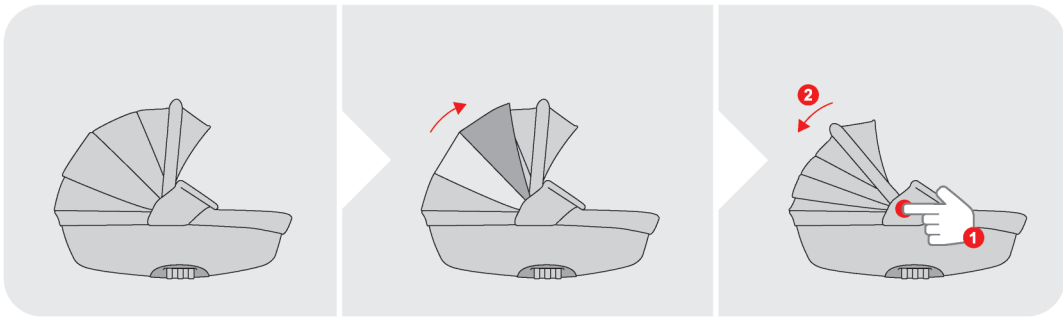

optional

Forte

SERVICE

1. clean

2. silicone

MAX 0,1kg

UV 50+ PROTECTION

AUTO LOCK

PRESS

1. hard

2. soft

hard soft

MAX 0.6 BAR

Diagram illustrating the stroller's features and usage instructions:

- Weight and UV Protection:** MAX 0,1kg and UV 50+ PROTECTION.
- Canopy:** Shows three stages of unfolding (A, B, C).
- Handlebar:** Shows the handlebar being raised, locked (AUTO LOCK), and tilted (PRESS).
- Wheels:** Shows the front wheel being inflated to MAX 0.6 BAR.
- Service:** Shows cleaning (1. clean) and silicone application (2. silicone).