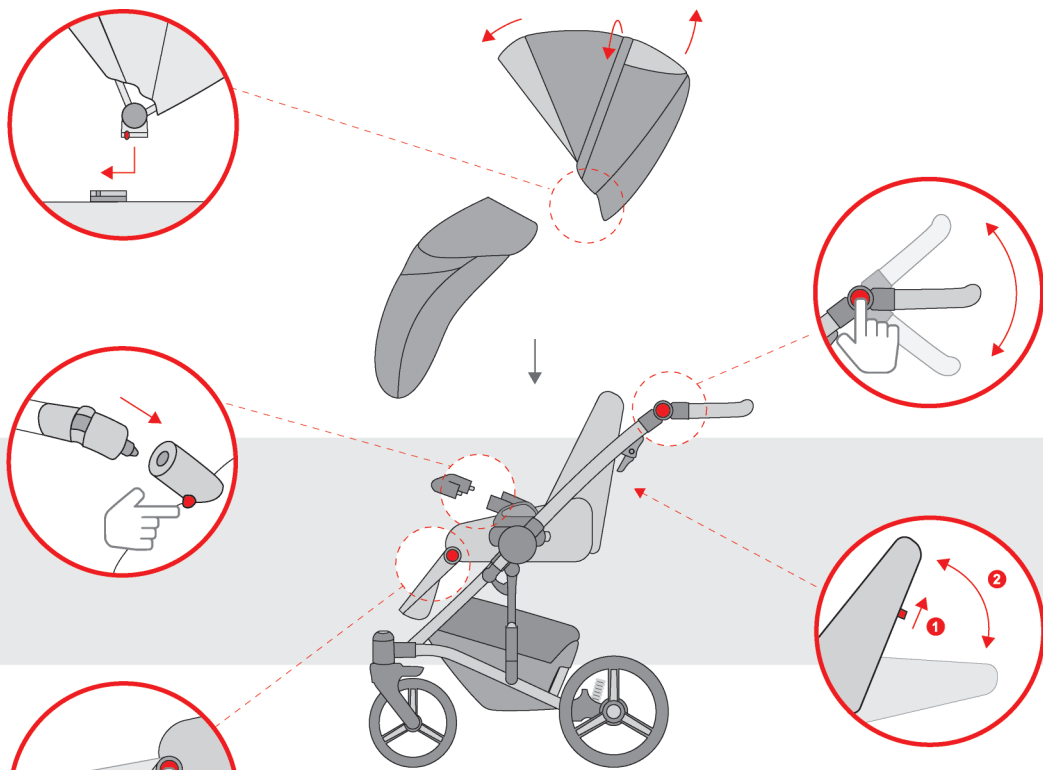

aroteam

ARAM:
Bobostello MARS

AMCM:
MAXI Cosi

ACAM:
CARLO

TYPE: _____

• AMAG

=

aroteam.eu

optional

Forte