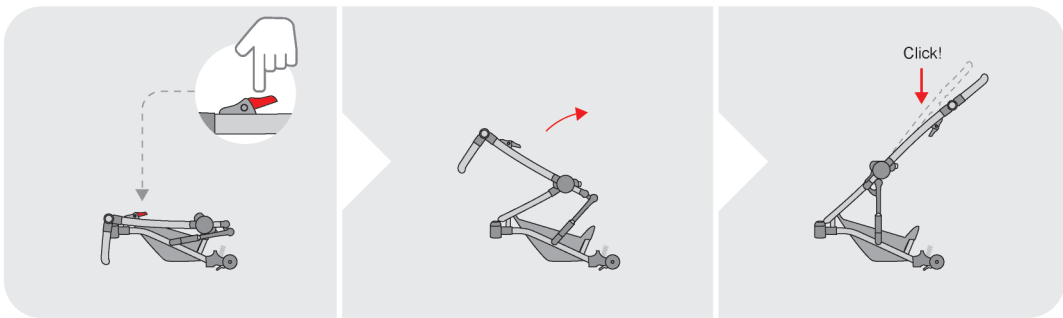

optional

Forte

SERVICE

1. clean

2. silicone

MAX 0,1kg

UV 50+ PROTECTION

AUTO LOCK

PRESS

1. hard

2. soft

hard soft

MAX 0.6 BAR

Diagram illustrating the stroller's features and usage instructions:

- Weight and UV Protection:** MAX 0,1kg and UV 50+ PROTECTION.
- Canopy:** Shows three stages of unfolding (A, B, C).
- Handlebar:** Shows the handlebar being raised, locked (AUTO LOCK), and tilted (PRESS).
- Wheels:** Shows the front wheel being inflated to MAX 0.6 BAR.
- Service:** Shows cleaning (1. clean) and silicone application (2. silicone).