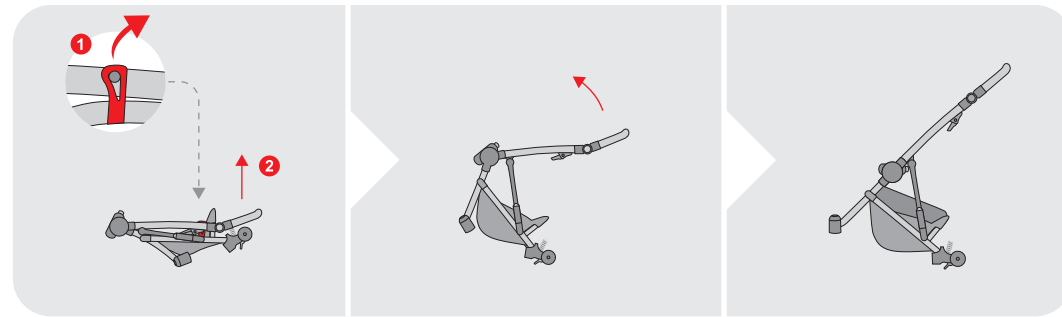

aroteam

-  ARAM:
Bobostello MARS
-  AMCM:
MAXI Cosi
-  ACAM:
CARLO

 0-3		 max 15kg
---	---	---

	=		 max 9 kg ← L<800mm →	 max 15kg	
					

aroteam.eu

optional

Palermo

SERVICE

1. clean

2. silicone

MAX 0,1kg UV 50+ PROTECTION

1. hard 2. soft

hard soft

Click!

~10cm

Click!