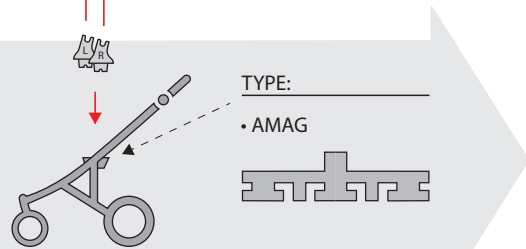

aroteam

-  ARAM:
Bobostello MARS
-  AMCM:
MAXI Cosi
-  ACAM:
CARLO

 0-3		 max 15kg
---	---	---

	=		 max 9 kg ← L<800mm →	 max 15kg	
					

aroteam.eu

optional

Palermo

SERVICE

1. clean

2. silicone

MAX 0,1kg UV 50+ PROTECTION

1. hard 2. soft

hard soft

Click!

~10cm

Click!