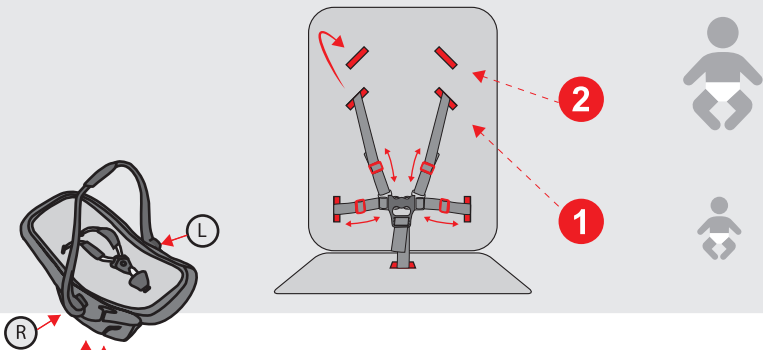

aroteam

-  ARAM:
Bobostello MARS
-  AMCM:
MAXI Cosi
-  ACAM:
CARLO

 0-3		 max 15kg
---	---	---

	=		 max 9 kg ← L<800mm →	 max 15kg	
					

aroteam.eu

optional

Palermo

SERVICE

1. clean

2. silicone

MAX 0,1kg UV 50+ PROTECTION

1. hard 2. soft

hard soft

Click!

~10cm

Click!