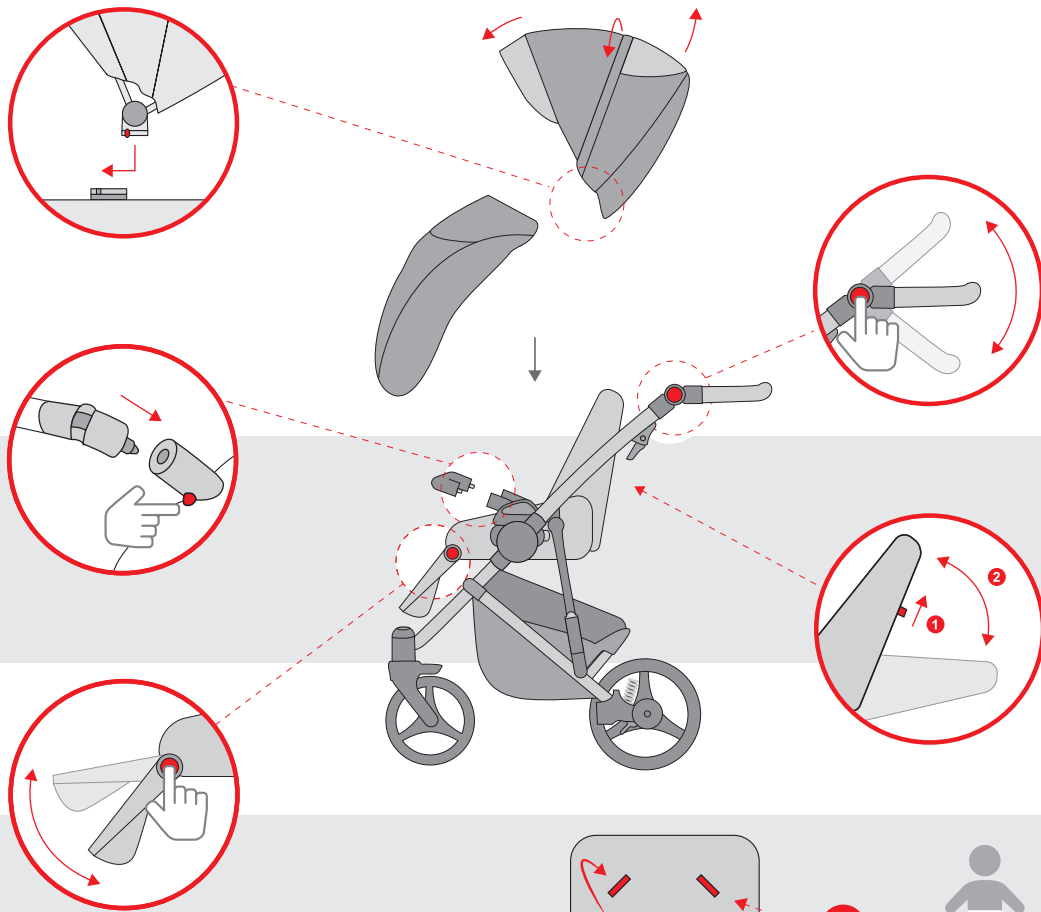

aroteam

-  ARAM:
Bobostello MARS
-  AMCM:
MAXI Cosi
-  ACAM:
CARLO

 0-3		 max 15kg
---	---	---

	=		 max 9 kg ← L<800mm →	 max 15kg	
					

aroteam.eu

optional

Palermo

SERVICE

1. clean

2. silicone

MAX 0,1kg UV 50+ PROTECTION

1. hard 2. soft

hard soft

Click!

~10cm

Click!