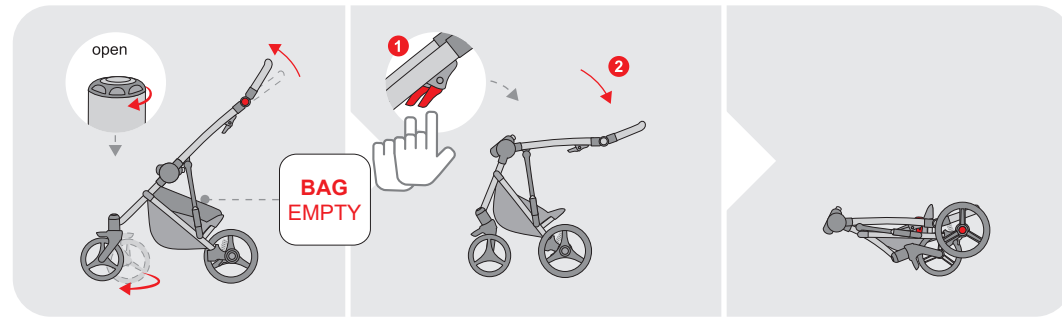

aroteam

-  ARAM:
Bobostello MARS
-  AMCM:
MAXI Cosi
-  ACAM:
CARLO

 0-3		 max 15kg
---	---	---

	=		 max 9 kg ← L<800mm →	 max 15kg	
					

aroteam.eu

optional

Palermo

SERVICE

1. clean

2. silicone

MAX 0,1kg UV 50+ PROTECTION

1. hard 2. soft

hard soft

Click!

~10cm

Click!