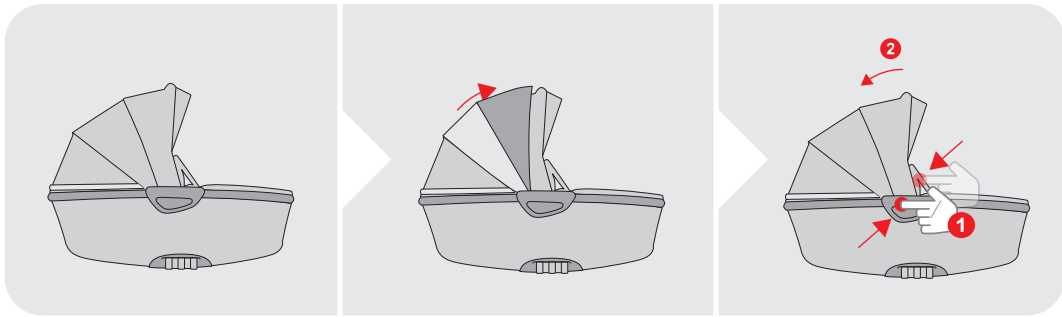

aroteam

-  ARAM:
Bobostello MARS
-  AMCM:
MAXI Cosi
-  ACAM:
CARLO

 0-3		 max 15kg
---	---	---

	=		 max 9 kg ← L<800mm →	 max 15kg	
					

aroteam.eu

optional

Palermo

SERVICE

1. clean

2. silicone

MAX 0,1kg UV 50+ PROTECTION

1. hard 2. soft

hard soft

Click!

~10cm

Click!